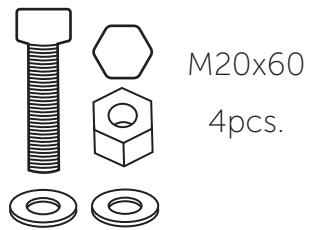

# ONEPOLE R60 Adapter

ONEPOLE

A Q-Light product

A Q-Light product