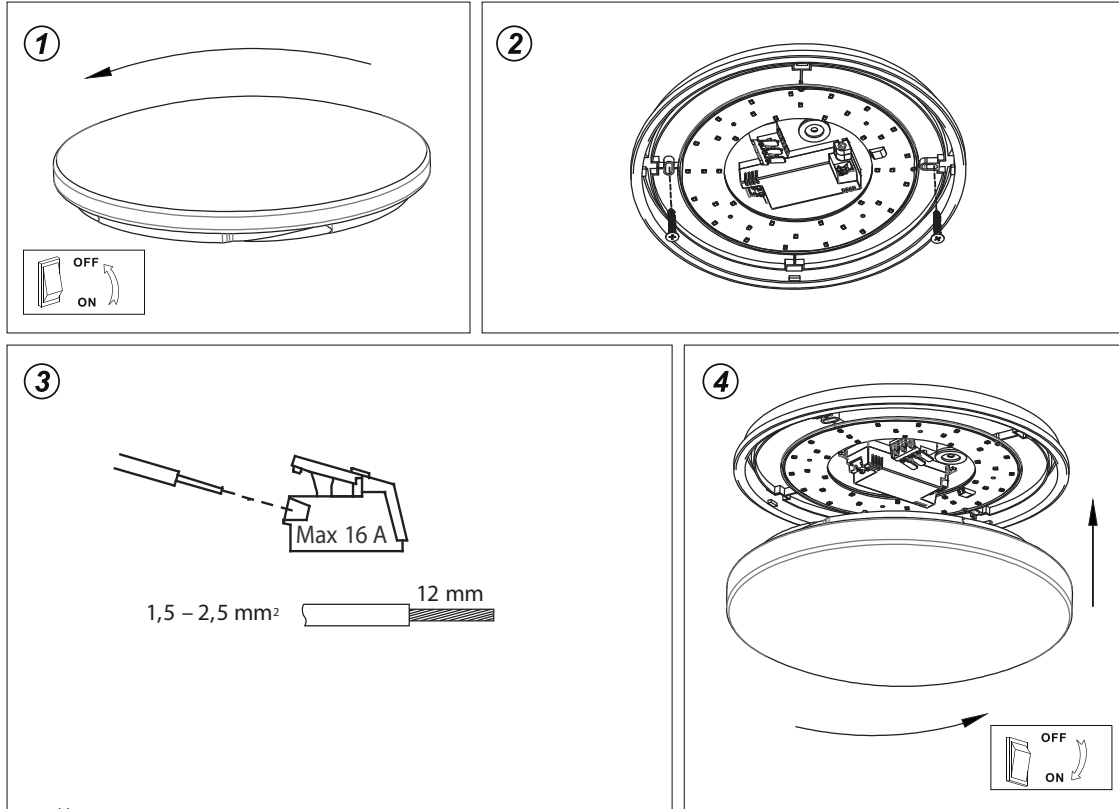

Bowl 16W EL.NR 3301148  
 Bowl 16W sensor EL.NR 3301149

### Dip Switch Settings:

Detection Range	Hold Time	Daylight Sensor	Standby Period	Standby Dimming level
1	2 3	4	5 6	7 8
100%	5s	Disable	0s	10%
50%	1min	50Lux	5min	20%
	10min		30min	30%
	30min		+∞	50%

- Note:** 1. "0s" means on/off control.  
 2. "+∞" means bi-level dimming control, fixture never switches off.  
 3. Factory default setting: 100%、1min、50Lux、5min、10%.

### Detection Area: