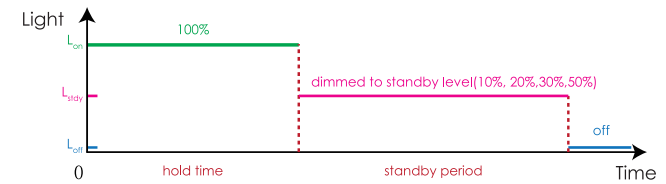

Tri-level Dimming Control: